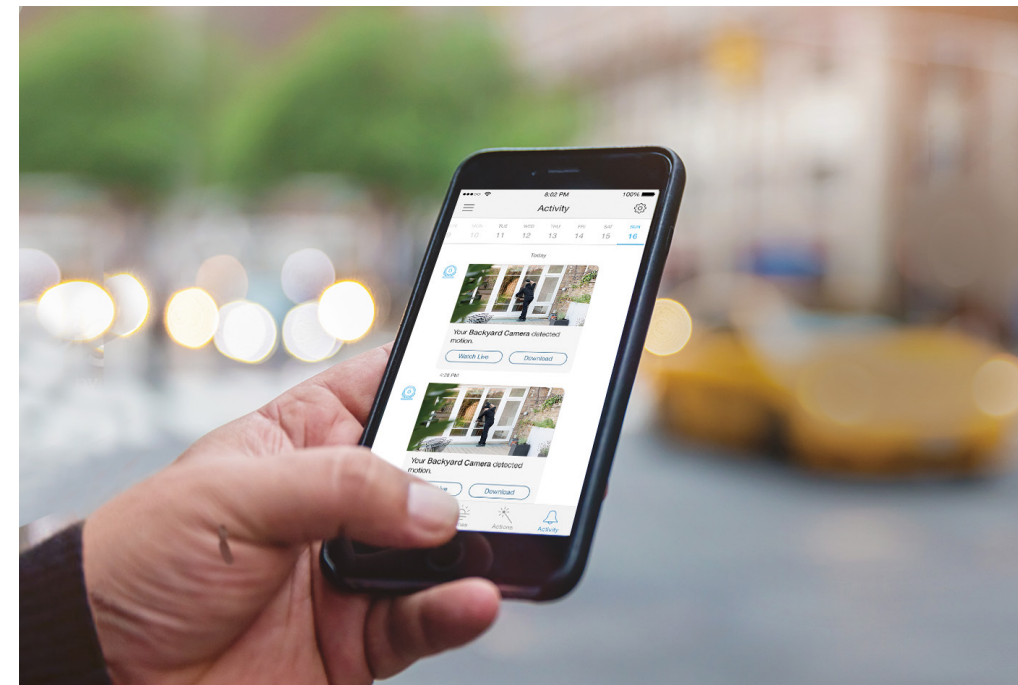

Kasa Cam Outdoor

Secure Your Home

Crystal
Clear Video

Weatherproof

Activity
Zones

Night
Vision

Built-in
Siren

Premium Outdoor Security Camera

The Kasa Cam Outdoor is a full-featured weatherproof security camera that you can access from anywhere. Day or night, rain or shine, Kasa Cam protects what you love most.

Features

Built-in Siren and 2-way Audio

Use crisp 2-way audio to communicate with the delivery person at your front door or use the siren to scare away intruders. Protect your outdoors wherever you are.

Watch from Anywhere

Watch live or recorded video at any time on your smartphone with the free Kasa Smart app or on an Amazon Alexa or Google Assistant supported display, e.g. Fire TV or Google Chromecast.

The magnetic camera mount and mounting wall plate make for a quick DIY install. Get the best angle and video with the Kasa Smart app. Note: Weatherproof outlet needed for outdoor use.

Activity Zones

Control what alerts you receive by setting customizable activity zones around areas that are important to you. Set zones for areas that matter most like your front door, driveway, back porch, or the side of your home.